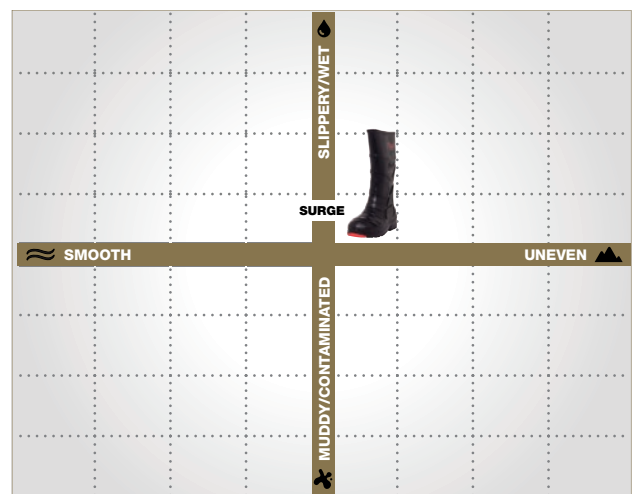

## PRODUCT DETAILS

**OUTSOLE:** Rubber

**UPPER:** EVA

**PRODUCT CODES:**  
 xxx represents sizing i.e. size 12 is 120 and size 9.5 is 095

**BLACK BOOT CODE:**  
 MKSURGE-BBFxxx

## FIT GRID

## SOLE SELECTION GRID