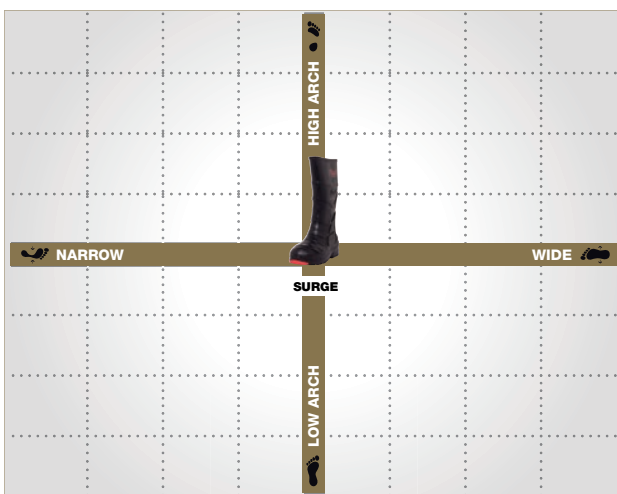

## PRODUCT DETAILS

**OUTSOLE:** Rubber

**UPPER:** EVA

**PRODUCT CODES:**  
 xxx represents sizing i.e. size 12 is 120 and size 9.5 is 095

**BLACK BOOT CODE:**  
 MKSURGE-BBFxxx

## FIT GRID

## SOLE SELECTION GRID